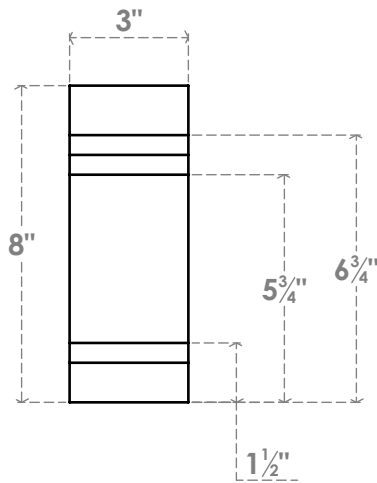

RFTP03X08X20PEC

3"W X 8"H X 20"L PESCADERO ARCHITECTURAL GRADE PVC RAFTER TAIL

ISOMETRIC

EKENA MILLWORK
 2300 WEST MAIN ST.
 CLARKSVILLE, TX 75426
 TOLL FREE: 866-607-0453
 WWW.EKENAMILLWORK.COM

NOTES

1. INSTALLATION TO BE COMPLETED IN ACCORDANCE WITH MANUFACTURER'S SPECIFICATIONS.
2. DRAWING MAY NOT BE TO SCALE
3. THIS DRAWING IS INTENDED FOR DESIGN AND PLANNING PURPOSES ONLY.
4. ALL INFORMATION CONTAINED HEREIN WAS CURRENT AT THE TIME OF DEVELOPMENT BUT MUST BE REVIEWED AND APPROVED BY THE PRODUCT MANUFACTURER TO BE CONSIDERED ACCURATE.
5. ARCHITECTURAL GRADE PVC PRODUCTS ARE MADE FROM EXPANDED CELLULAR PVC AND COME NATURALLY WHITE BUT MAY BE PAINTED