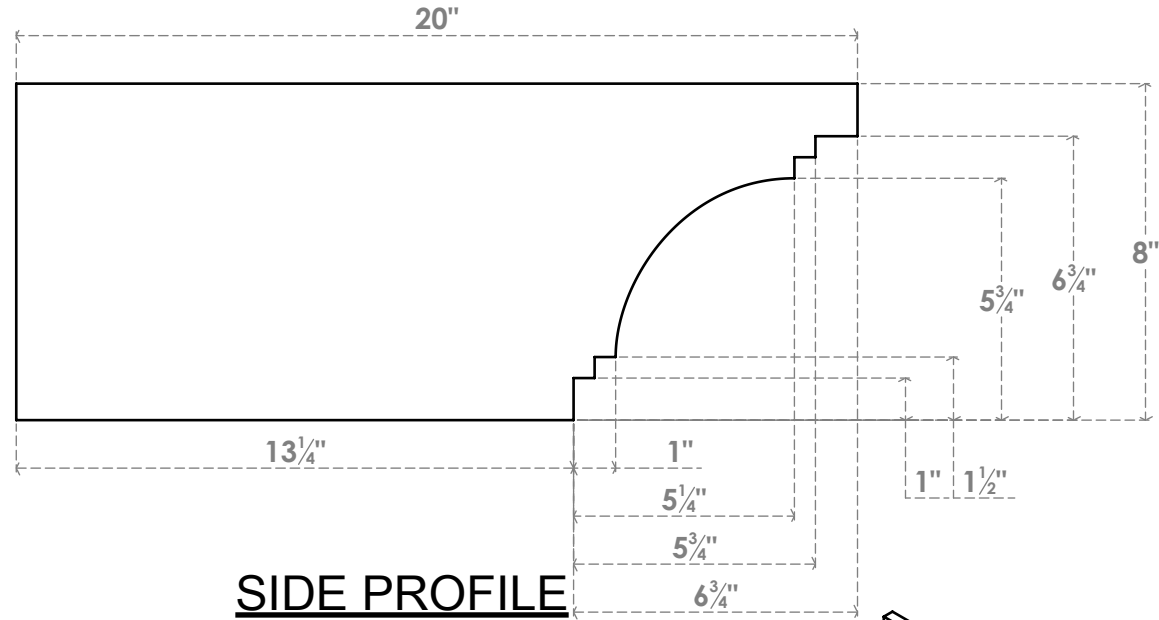

RFTP03X08X20PEC

3"W X 8"H X 20"L PESCADERO ARCHITECTURAL GRADE PVC RAFTER TAIL

ISOMETRIC

EKENA MILLWORK
 2300 WEST MAIN ST.
 CLARKSVILLE, TX 75426
 TOLL FREE: 866-607-0453
 WWW.EKENAMILLWORK.COM

NOTES

1. INSTALLATION TO BE COMPLETED IN ACCORDANCE WITH MANUFACTURER'S SPECIFICATIONS.
2. DRAWING MAY NOT BE TO SCALE
3. THIS DRAWING IS INTENDED FOR DESIGN AND PLANNING PURPOSES ONLY.
4. ALL INFORMATION CONTAINED HEREIN WAS CURRENT AT THE TIME OF DEVELOPMENT BUT MUST BE REVIEWED AND APPROVED BY THE PRODUCT MANUFACTURER TO BE CONSIDERED ACCURATE.
5. ARCHITECTURAL GRADE PVC PRODUCTS ARE MADE FROM EXPANDED CELLULAR PVC AND COME NATURALLY WHITE BUT MAY BE PAINTED